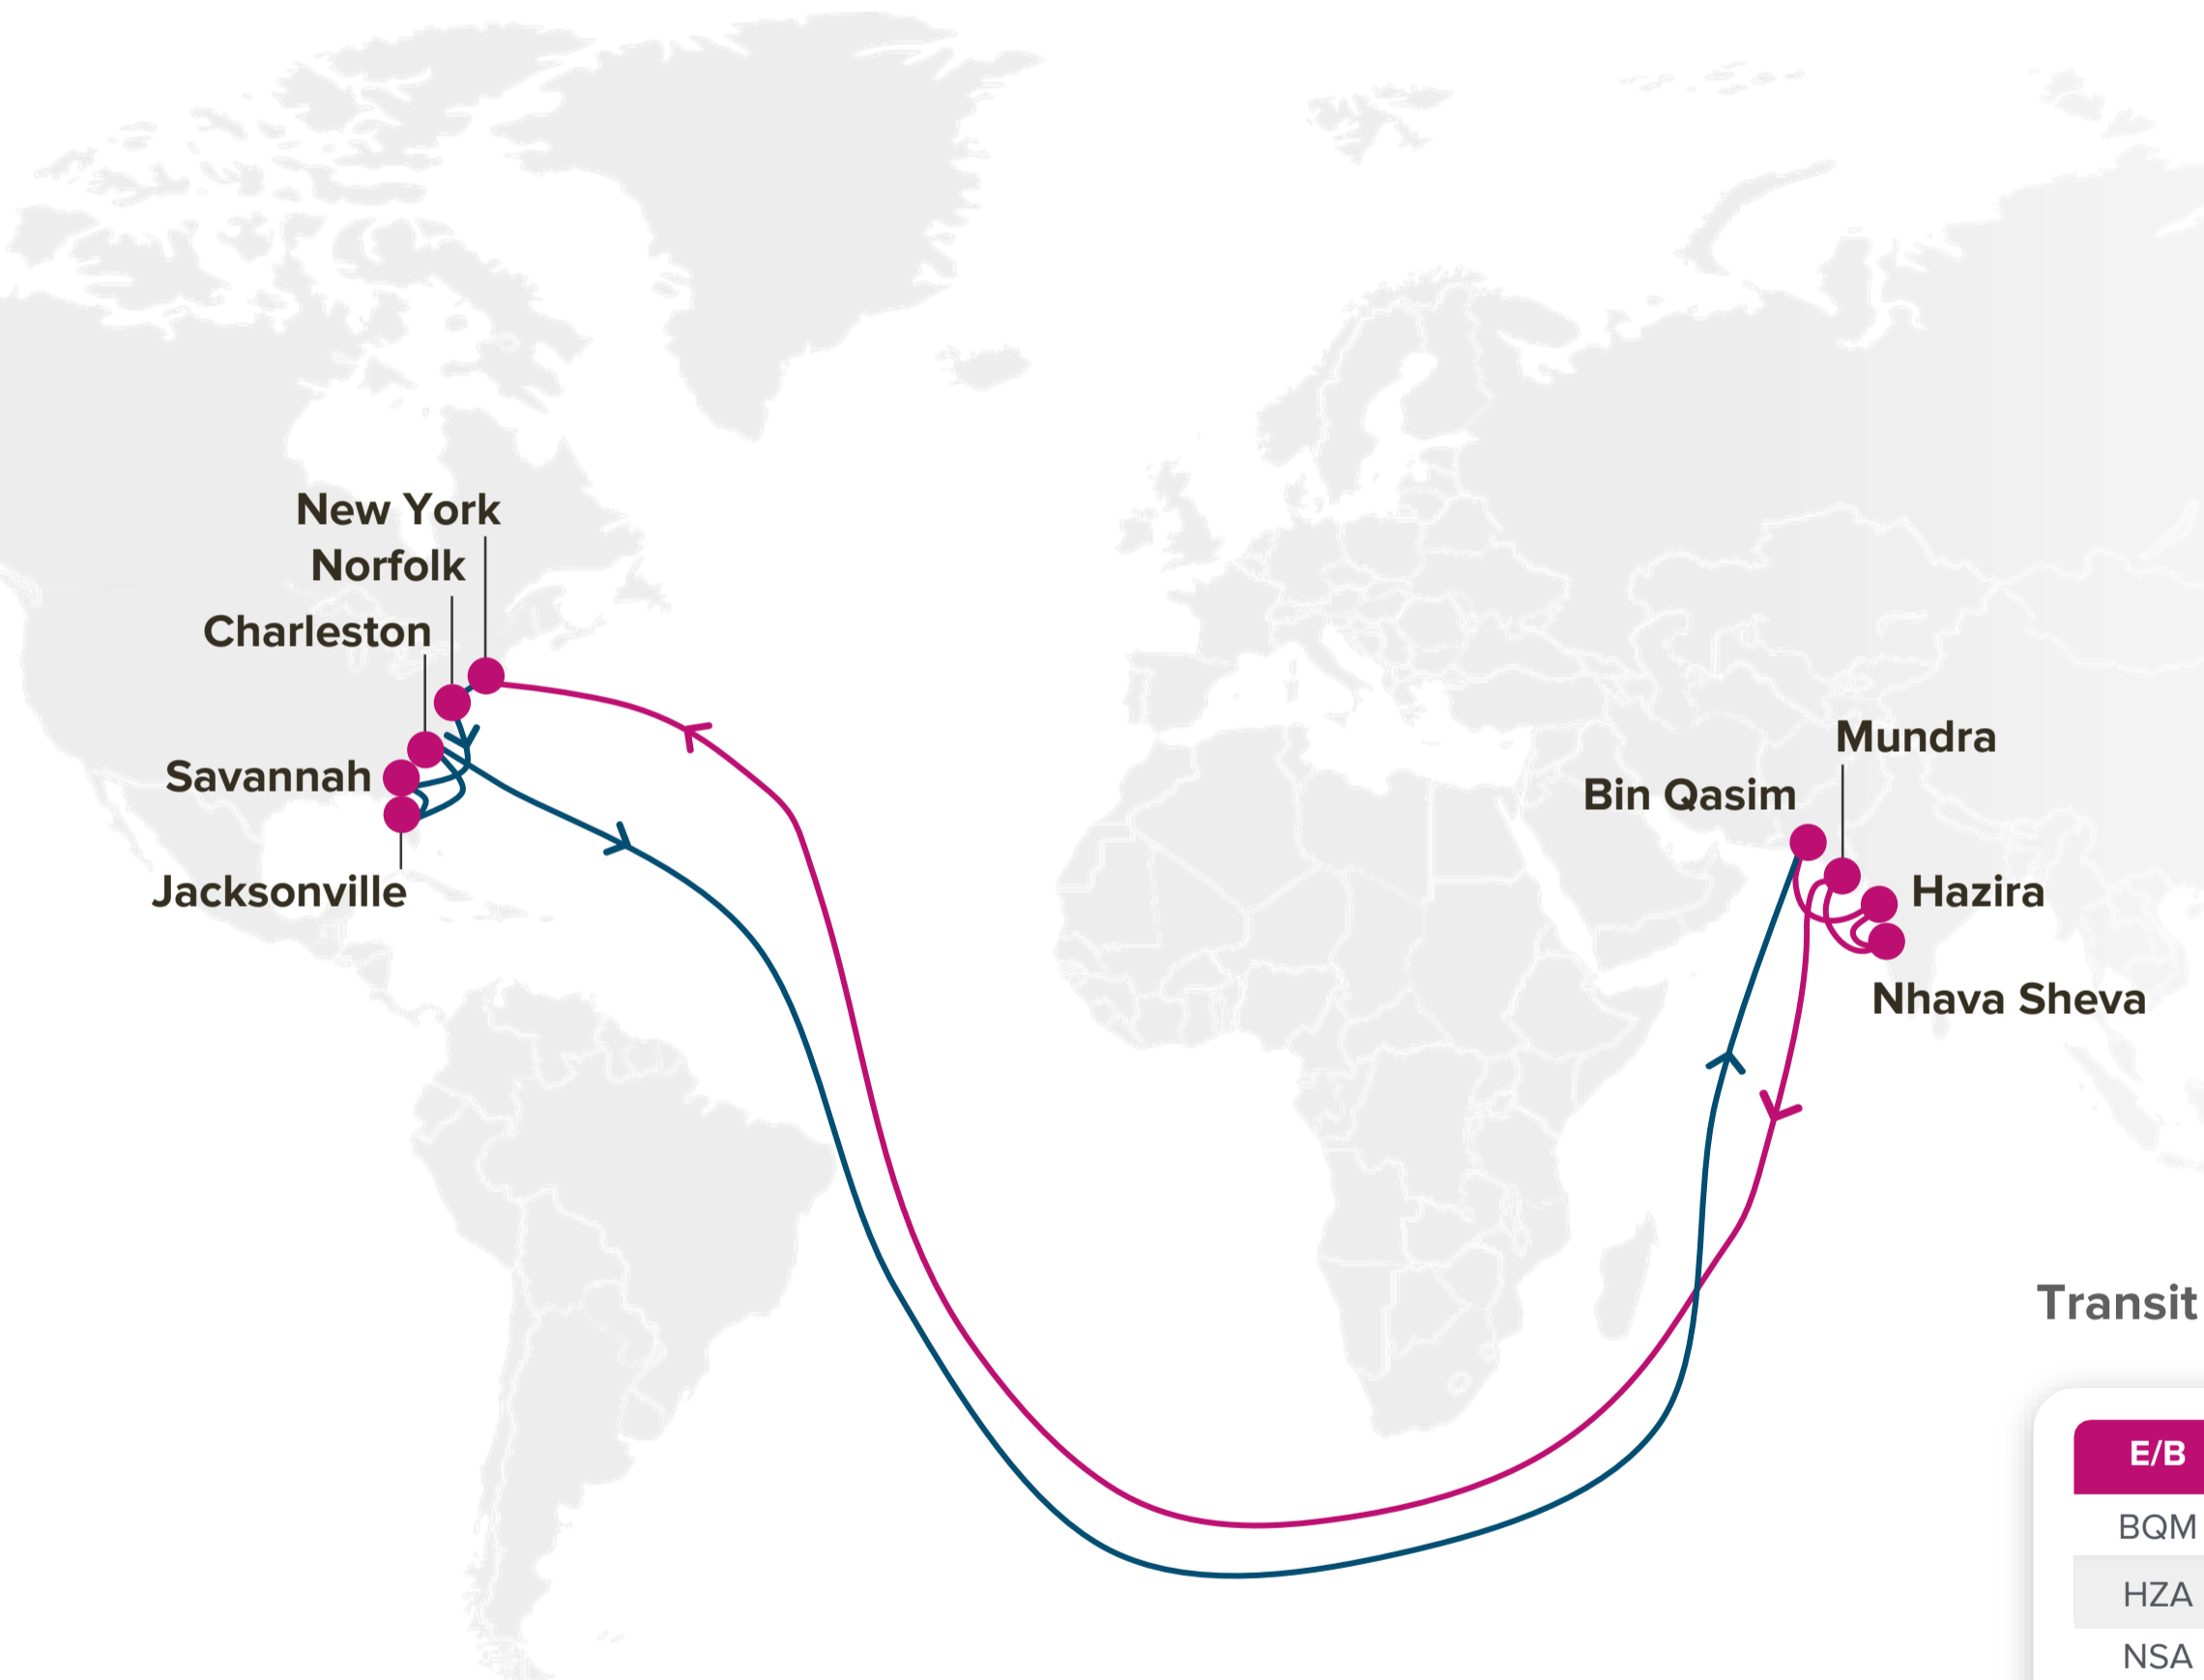

Key Service Strength

- Specialized service between India/Pakistan and the US East Coast

Port Rotation

(Terminals are subject to change)

ORIGIN	CODE	ETA	ETD	TERMINAL
BIN QASIM	BQM	THU	FRI	QASIM INTERNATIONAL CONTAINER TERMINAL (QICT)
HAZIRA	HZA	SAT	SUN	ADANI HAZIRA PORT
NHAVA SHEVA	NSA	SUN	MON	GATEWAY TERMINAL INDIA (GTI)
MUNDRA	MUN	TUE	THU	ADANI PORTS AND SEZ
NEW YORK	NYC	FRI	SAT	APM TERMINALS NEWARK
NORFOLK	ORF	MON	MON	NORFOLK INTERNATIONAL TERMINALS (NIT)
SAVANNAH	SAV	WED	THU	GARDEN CITY TERMINAL
JACKSONVILLE	JAX	FRI	FRI	JACKSONVILLE SSA
CHARLESTON	CHS	SAT	SUN	WANDO WELCH TERMINAL (WWT)
BIN QASIM	BQM	THU	FRI	QASIM INTERNATIONAL CONTAINER TERMINAL (QICT)

Transit Time

E/B	NYC	ORF	SAV	JAX	CHS	W/B	BQM	HZA	NSA	MUN
BQM	35	38	40	42	43	NYC	40	42	43	45
HZA	33	36	38	38	41	ORF	38	40	41	43
NSA	32	35	37	37	40	SAV	35	37	38	40
MUN	29	32	34	34	37	JAX	34	36	37	39
						CHS	32	34	35	37

EASTBOUND →
WESTBOUND ←